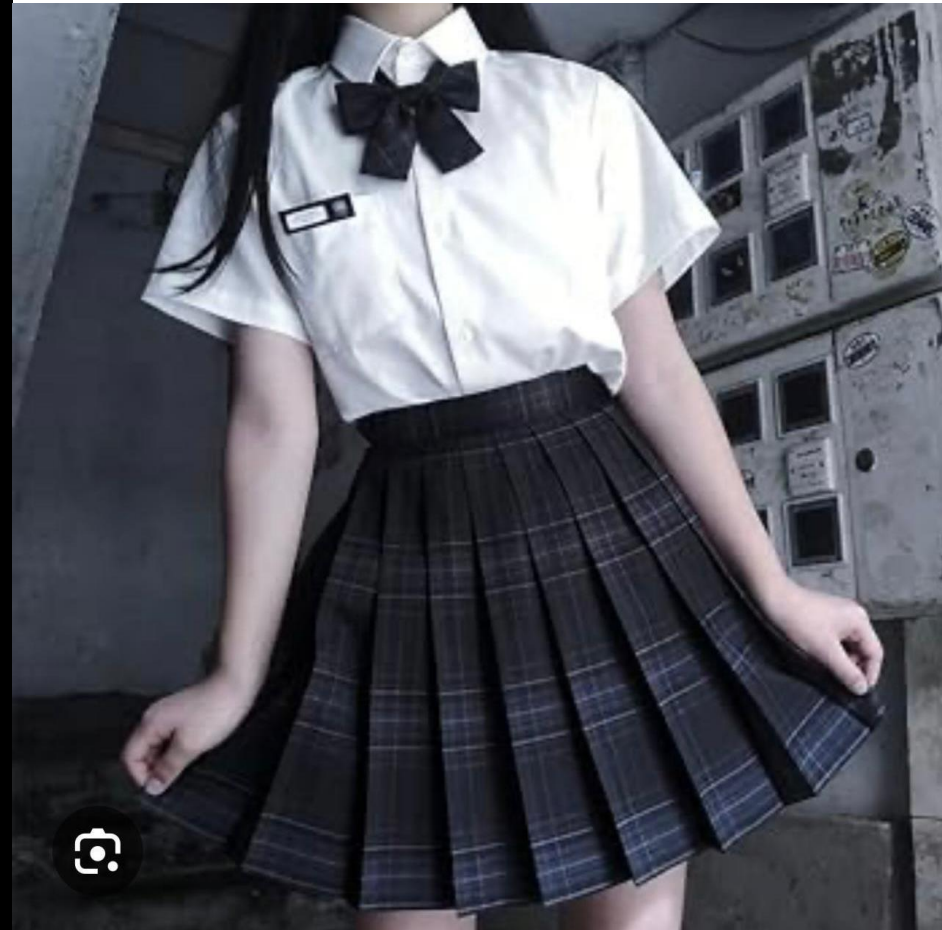

LSEIA

LIFE
SOURCE
ELEVATE
INTERNATIONAL
SCHOOL

**SCHOOL
UNIFORM**

LIFE SOURCE

INTERNATIONAL ACADEMY

Uniform Grey

White Shirt: Long or Short
Grey Skirt
Grey Vest
Plaided Flying Tie

Uniform Dress

White Shirt: Short
Black Dress
Plaided Flying Tie